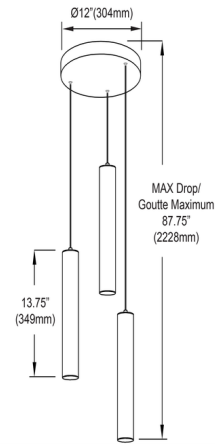

Shown in aged brass / white