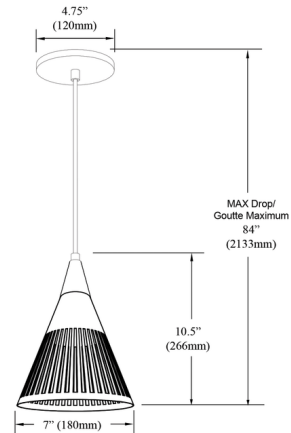

Description

The Rebecca Pendant brings a touch of transitional light to your home, perfect for dinette/bar and kitchen areas. Crafted from durable metal, this pendant is LED compatible and dimmable, allowing you to create the perfect ambiance for any occasion. Its sleek design is a stylish addition to any dining space.

Shown in matte black

Specifications

COLOR	N/A
BODY FINISH	Matte Black
WATTAGE	9W
DIMMER	Standard 120V
DIMENSIONS	7"W x 10.5"H
BULB NOT INCLUDED	1 x A19/Medium (E26)/9W/120V LED
COUNTRY OF ORIGIN	China

CLICK TO VIEW PRODUCT