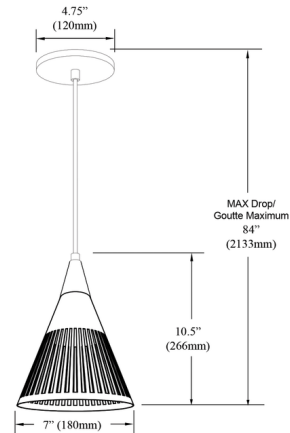

Shown in matte black