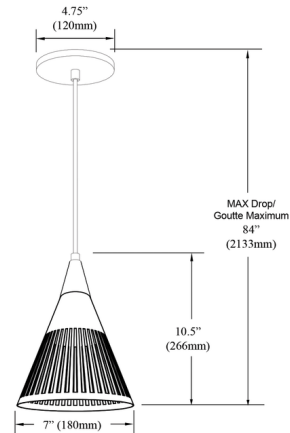

### Specifications

COLOR	N/A
BODY FINISH	Matte Black
WATTAGE	9W
DIMMER	Standard 120V
DIMENSIONS	7"W x 10.5"H
BULB NOT INCLUDED	1 x A19/Medium (E26)/9W/120V LED
COUNTRY OF ORIGIN	China

CLICK TO VIEW PRODUCT