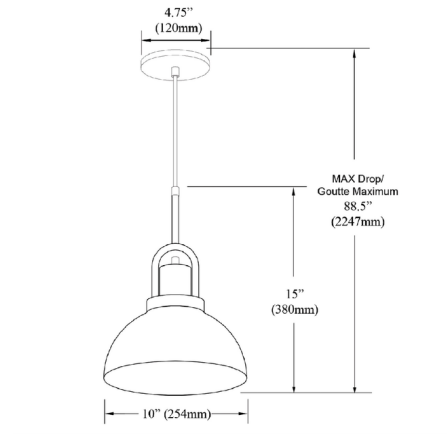

Shown in matte black

Specifications

COLOR	N/A
BODY FINISH	Matte Black
WATTAGE	9W
DIMMER	Standard 120V
DIMENSIONS	10"W x 15"H
BULB NOT INCLUDED	1 x A19/Medium (E26)/9W/120V LED
COUNTRY OF ORIGIN	China

CLICK TO VIEW PRODUCT