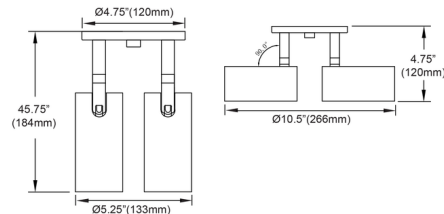

### Specifications

COLOR	N/A
BODY FINISH	Matte Black
WATTAGE	16W
DIMMER	Standard 120V
DIMENSIONS	10.5\"W x 7.25\"H
BULB NOT INCLUDED	2 x MR16/GU10/8W/120V LED
COUNTRY OF ORIGIN	China

CLICK TO VIEW PRODUCT