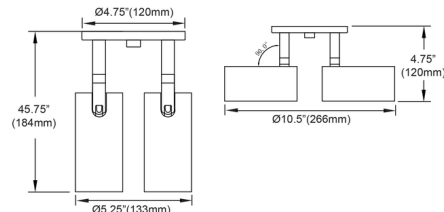

Shown in matte black

Specifications

COLOR	N/A
BODY FINISH	Matte Black
WATTAGE	16W
DIMMER	Standard 120V
DIMENSIONS	10.5"W x 7.25"H
BULB NOT INCLUDED	2 x MR16/GU10/8W/120V LED
COUNTRY OF ORIGIN	China

CLICK TO VIEW PRODUCT