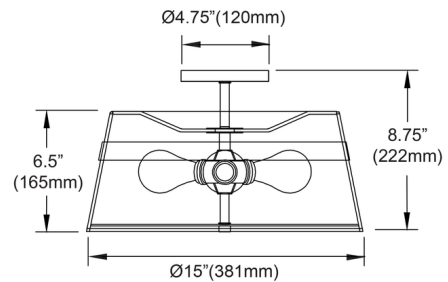

Shown in matte black / natural

Specifications

COLOR	Natural
BODY FINISH	Matte Black
WATTAGE	27W
DIMMER	Standard 120V
DIMENSIONS	15"W x 8.75"H
BULB NOT INCLUDED	3 x A19/Medium (E26)/9W/120V LED
COUNTRY OF ORIGIN	China