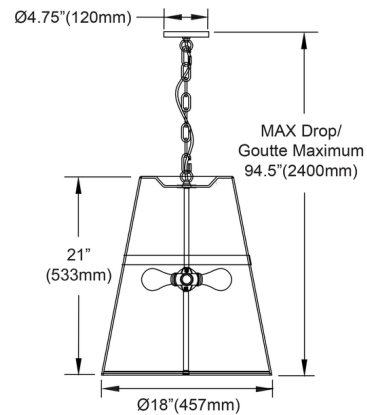

### Specifications

COLOR	Natural
BODY FINISH	Aged Brass
WATTAGE	27W
DIMMER	Standard 120V
DIMENSIONS	18"W x 21"H
BULB NOT INCLUDED	3 x A19/Medium (E26)/9W/120V LED
COUNTRY OF ORIGIN	China

CLICK TO VIEW PRODUCT