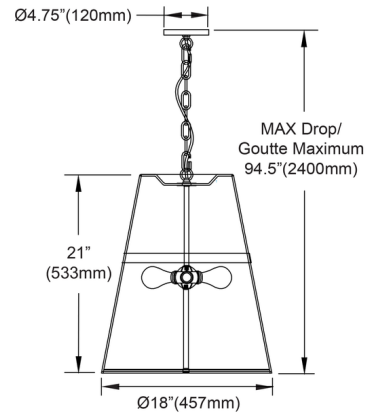

Shown in aged brass / natural

Specifications

COLOR	Natural
BODY FINISH	Aged Brass
WATTAGE	27W
DIMMER	Standard 120V
DIMENSIONS	18"W x 21"H
BULB NOT INCLUDED	3 x A19/Medium (E26)/9W/120V LED
COUNTRY OF ORIGIN	China