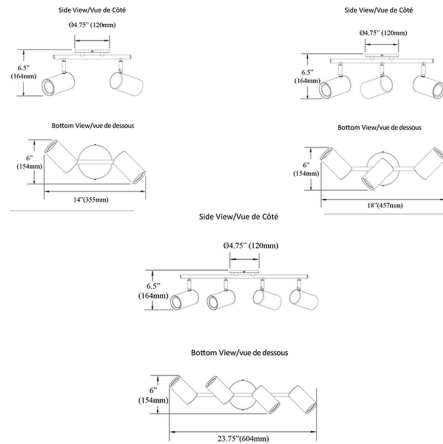

Description

Add a touch of sophistication to your home with the Taylor Track Light. This contemporary fixture is crafted from durable metal, making it ideal for areas like the kitchen or dining room. Featuring multi-positional, individually adjustable swivel heads, it lets you direct light exactly where you need it. LED compatible and dimmable, the Taylor Track Light allows you to create the perfect ambiance for any occasion.

Shown in matte black

Specifications

COLOR	N/A
BODY FINISH	Matte Black
WATTAGE	16W
DIMMER	Standard 120V
DIMENSIONS	15"W x 5.5"H
BULB NOT INCLUDED	2 x MR16/GU10/8W/120V LED
COUNTRY OF ORIGIN	China

CLICK TO VIEW PRODUCT