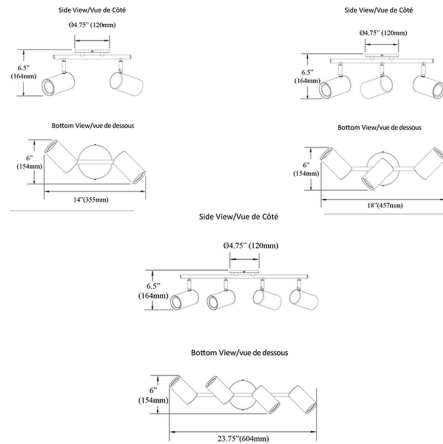

Description

Add a touch of sophistication to your home with the Taylor Track Light. This contemporary fixture is crafted from durable metal, making it ideal for areas like the kitchen or dining room. Featuring multi-positional, individually adjustable swivel heads, it lets you direct light exactly where you need it. LED compatible and dimmable, the Taylor Track Light allows you to create the perfect ambiance for any occasion.

Shown in matte black

Specifications

COLOR	N/A
BODY FINISH	Matte Black
WATTAGE	16W
DIMMER	Standard 120V
DIMENSIONS	15\"W x 5.5\"H
BULB NOT INCLUDED	2 x MR16/GU10/8W/120V LED
COUNTRY OF ORIGIN	China

CLICK TO VIEW PRODUCT