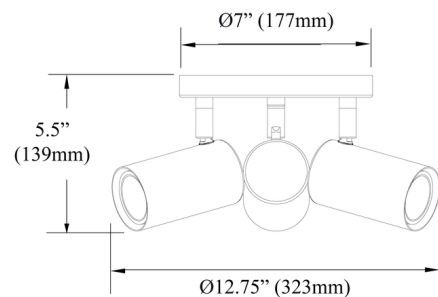

Shown in matte black

Specifications

COLOR	N/A
BODY FINISH	Matte Black
WATTAGE	24W
DIMMER	Standard 120V
DIMENSIONS	13"W x 5.5"H
BULB NOT INCLUDED	3 x MR16/GU10/8W/120V LED
COUNTRY OF ORIGIN	China

CLICK TO VIEW PRODUCT