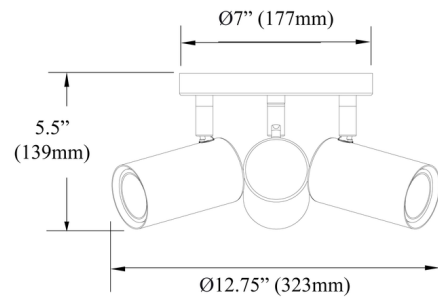

### Specifications

COLOR	N/A
BODY FINISH	Matte Black
WATTAGE	24W
DIMMER	Standard 120V
DIMENSIONS	13"W x 5.5"H
BULB NOT INCLUDED	3 x MR16/GU10/8W/120V LED
COUNTRY OF ORIGIN	China

CLICK TO VIEW PRODUCT

Notes: