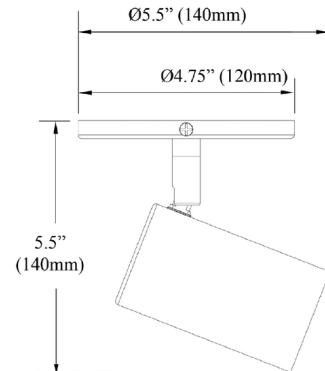

By Dainolite

Description

The Taylor 1 Light Track Light features a sleek, contemporary design with a durable metal build, ideal for kitchens, offices, or any modern space. Its multi-positional, individually adjustable swivel head offers versatile and targeted illumination, while LED compatibility and dimmable functionality let you tailor the ambiance to suit any setting.

Shown in matte black

Specifications

COLOR	N/A
BODY FINISH	Matte Black
WATTAGE	8W
DIMMER	Standard 120V
DIMENSIONS	5.75\"W x 5.5\"H
BULB NOT INCLUDED	1 x MR16/GU10/8W/120V LED
COUNTRY OF ORIGIN	China

CLICK TO VIEW PRODUCT