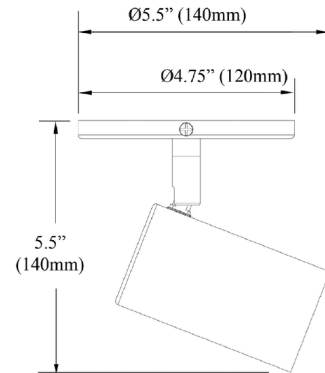

### Specifications

COLOR	N/A
BODY FINISH	Matte Black
WATTAGE	8W
DIMMER	Standard 120V
DIMENSIONS	5.75\"W x 5.5\"H
BULB NOT INCLUDED	1 x MR16/GU10/8W/120V LED
COUNTRY OF ORIGIN	China

CLICK TO VIEW PRODUCT