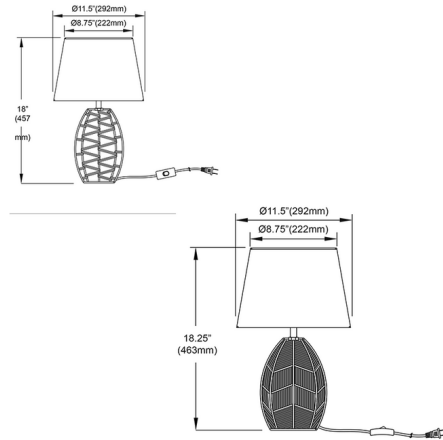

Shown in black / beige

Specifications

COLOR	Beige
BODY FINISH	Black
WATTAGE	9W
DIMMER	N/A
DIMENSIONS	11.5"W x 18.25"H
BULB NOT INCLUDED	1 x A19/Medium (E26)/9W/120V LED
COUNTRY OF ORIGIN	China

CLICK TO VIEW PRODUCT

Notes: