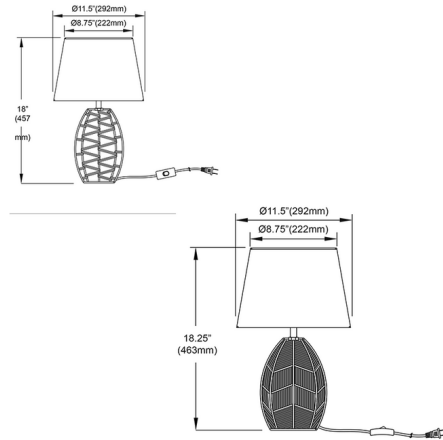

Shown in black / beige

Specifications

COLOR	Beige
BODY FINISH	Black
WATTAGE	9W
DIMMER	N/A
DIMENSIONS	11.5"W x 18.25"H
BULB NOT INCLUDED	1 x A19/Medium (E26)/9W/120V LED
COUNTRY OF ORIGIN	China

CLICK TO VIEW PRODUCT