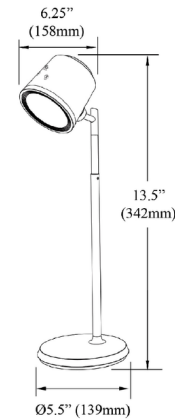

CLICK TO VIEW PRODUCT

Notes: