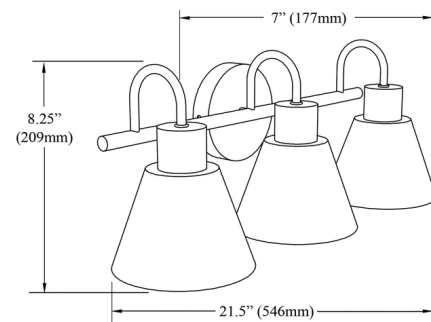

Shown in matte black

Specifications

COLOR	N/A
BODY FINISH	Matte Black
WATTAGE	27W
DIMMER	Standard 120V
DIMENSIONS	21.5"W x 8.25"H x 7"D
BULB NOT INCLUDED	3 x A19/Medium (E26)/9W/120V LED
COUNTRY OF ORIGIN	China