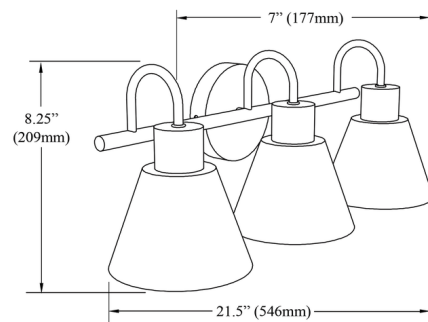

Shown in matte black

Specifications

COLOR	N/A
BODY FINISH	Matte Black
WATTAGE	27W
DIMMER	Standard 120V
DIMENSIONS	21.5"W x 8.25"H x 7"D
BULB NOT INCLUDED	3 x A19/Medium (E26)/9W/120V LED
COUNTRY OF ORIGIN	China