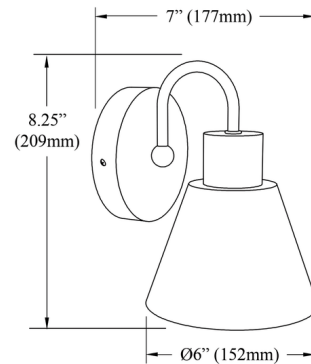

### Specifications

COLOR	N/A
BODY FINISH	Matte Black
WATTAGE	9W
DIMMER	Standard 120V
DIMENSIONS	6"W x 8.25"H x 7"D
BULB NOT INCLUDED	1 x A19/Medium (E26)/9W/120V LED
COUNTRY OF ORIGIN	China

CLICK TO VIEW PRODUCT