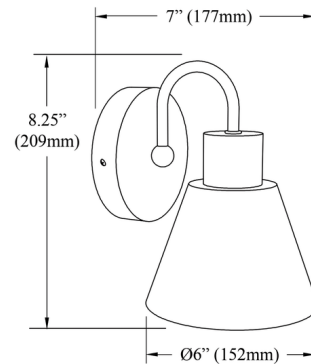

Shown in matte black

Specifications

COLOR	N/A
BODY FINISH	Matte Black
WATTAGE	9W
DIMMER	Standard 120V
DIMENSIONS	6"W x 8.25"H x 7"D
BULB NOT INCLUDED	1 x A19/Medium (E26)/9W/120V LED
COUNTRY OF ORIGIN	China