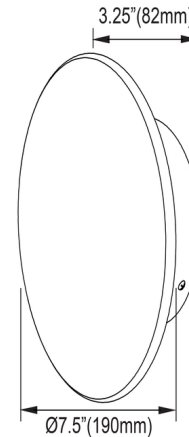

CLICK TO VIEW PRODUCT

Notes: