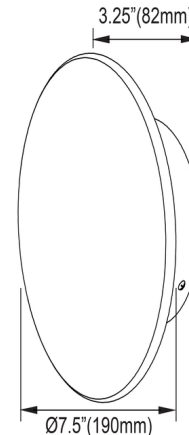

CLICK TO VIEW PRODUCT

Notes: