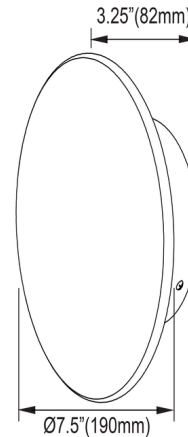

CLICK TO VIEW PRODUCT

Notes: