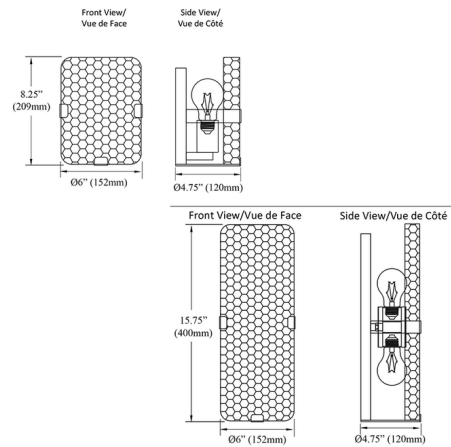

Description

The Winnie Wall Sconce blends modern style with functionality, making it a perfect addition to your home. Featuring a sleek contemporary light design with a textured glass shade, it casts a beautiful glow that adds depth and character to any space. Ideal for the office, bedroom, or living room, this LED compatible fixture is both stylish and practical.

Shown in matte black

Specifications

COLOR	N/A
BODY FINISH	Matte Black
WATTAGE	9W
DIMMER	Standard 120V
DIMENSIONS	6"W x 8"H x 4.75"D
BULB NOT INCLUDED	1 x A19/Medium (E26)/9W/120V LED
COUNTRY OF ORIGIN	China