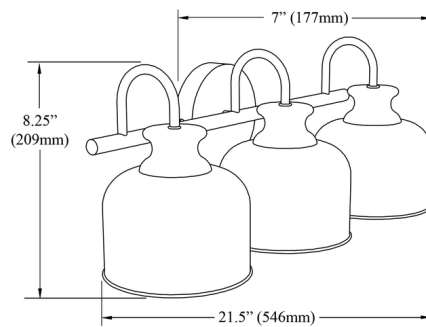

### Specifications

COLOR	N/A
BODY FINISH	Matte Black
WATTAGE	21W
DIMMER	Standard 120V
DIMENSIONS	21.5"W x 8.25"H x 7"D
BULB NOT INCLUDED	3 x A19/Medium (E26)/7W/120V LED
COUNTRY OF ORIGIN	China

CLICK TO VIEW PRODUCT