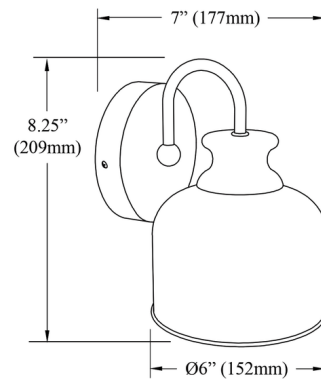

Shown in matte black

Specifications

COLOR	N/A
BODY FINISH	Matte Black
WATTAGE	30W
DIMMER	Standard 120V
DIMENSIONS	6"W x 8.25"H x 7"D
BULB NOT INCLUDED	1 x A19/Medium (E26)/30W/120V LED
COUNTRY OF ORIGIN	China