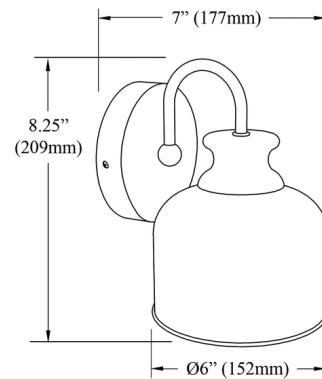

Shown in matte black

Specifications

| | |
|-------------------|-----------------------------------|
| COLOR | N/A |
| BODY FINISH | Matte Black |
| WATTAGE | 30W |
| DIMMER | Standard 120V |
| DIMENSIONS | 6"W x 8.25"H x 7"D |
| BULB NOT INCLUDED | 1 x A19/Medium (E26)/30W/120V LED |
| COUNTRY OF ORIGIN | China |