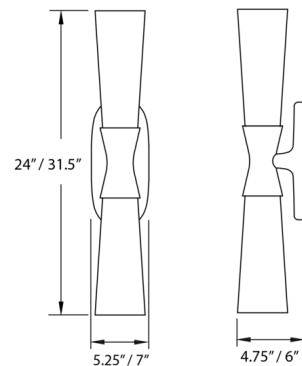

Shown in gold / white

Front View/Vue de Face Side View/Vue de Côté

Specifications

COLOR White
BODY FINISH Gold
WATTAGE 18W
DIMMER Standard 120V
DIMENSIONS 5.25"W x 24"H x 4.75"D
BULB NOT INCLUDED 2 x T10/Medium (E26)/9W/120V LED
COUNTRY OF ORIGIN China