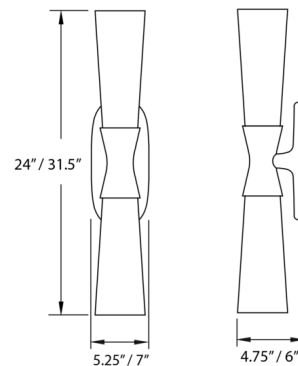

Shown in gold / white

Front View/Vue de Face Side View/Vue de Côté

Specifications

COLOR White
BODY FINISH Gold
WATTAGE 18W
DIMMER Standard 120V
DIMENSIONS 5.25"W x 24"H x 4.75"D
BULB NOT INCLUDED 2 x T10/Medium (E26)/9W/120V LED
COUNTRY OF ORIGIN China