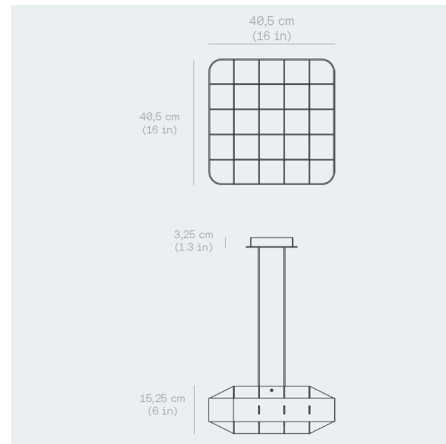

Shown in matte light ivory

Specifications

COLOR	N/A
BODY FINISH	Matte Light Ivory
WATTAGE	24W
DIMMER	Low Voltage Electronic
DIMENSIONS	16"W x 6"H x 16"D
INTEGRATED LED MODULE	1 x LED/24W/120V LED

Technical Information

PRODUCT DIMENSIONS	Cord: 106"
COLOR RENDERING	90 CRI
LAMP COLOR	3000K
LUMENS/WATT	100.00
LUMINOUS FLUX	2400 lumens

CLICK TO VIEW PRODUCT

Notes: