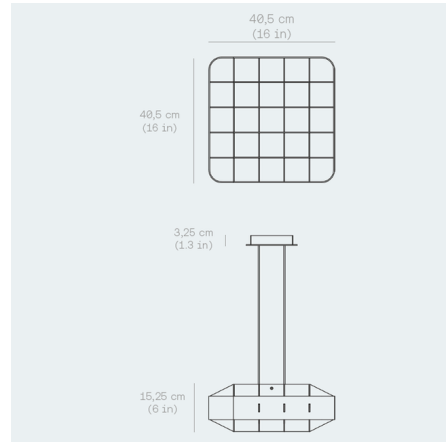

### Specifications

COLOR	N/A
BODY FINISH	Matte Light Ivory
WATTAGE	24W
DIMMER	Low Voltage Electronic
DIMENSIONS	16"W x 6"H x 16"D
INTEGRATED LED MODULE	1 x LED/24W/120V LED

### Technical Information

PRODUCT DIMENSIONS	Cord: 106"
COLOR RENDERING	90 CRI
LAMP COLOR	3000K
LUMENS/WATT	100.00
LUMINOUS FLUX	2400 lumens

CLICK TO VIEW PRODUCT

Notes: