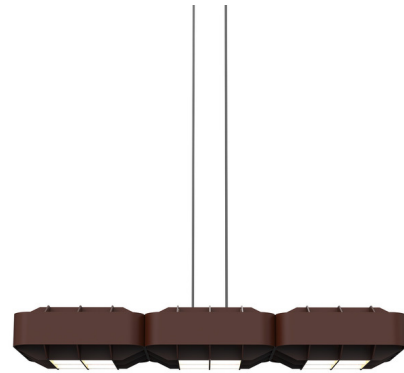

By Darmes

Description

Drawing inspiration from Brutalist architecture, the 1979 Triple Pendant fuses raw beauty and utilitarian aesthetic into a seamless fixture. Three lights are connected together in a grid form, creating a modern play on the classic panel light. Perfect for a kitchen or office in a modern home.

Specifications

COLOR N/A
BODY FINISH Detroit Bronze
WATTAGE 42W
DIMMER Low Voltage Electronic
DIMENSIONS 36"L x 12"W x 5"H
INTEGRATED LED MODULE 3 x LED/14W/120V LED

Technical Information

PRODUCT DIMENSIONS Cable: 106"
COLOR RENDERING 90 CRI
LAMP COLOR 3000K
LUMENS/WATT 342.86
LUMINOUS FLUX 4800 lumens