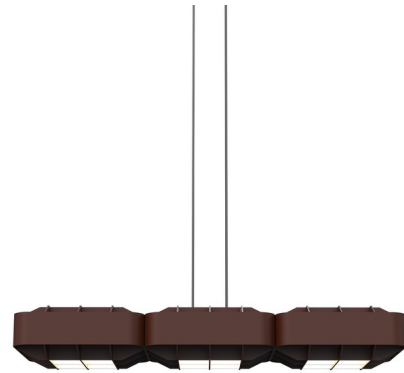

Lightology

lightology.com
866-954-4489
07-06-26

Project: _____

Company: _____

Location: _____ Fixture Type: _____

SPEC #: **SDA1444058**

Approved On: _____ Approved By: _____

1979 Triple Pendant By Darmes

Description

Drawing inspiration from Brutalist architecture, the 1979 Triple Pendant fuses raw beauty and utilitarian aesthetic into a seamless fixture. Three lights are connected together in a grid form, creating a modern play on the classic panel light. Perfect for a kitchen or office in a modern home.

Specifications

COLOR . . . . . N/A
BODY FINISH . . . . . Detroit Bronze
WATTAGE 42W
DIMMER . . . . . Low Voltage Electronic
DIMENSIONS . . . . . 36"L x 12"W x 5"H
INTEGRATED LED MODULE . . . . . 3 x LED/14W/120V LED

Technical Information

PRODUCT DIMENSIONS . . . . . Cable: 106"
COLOR RENDERING . . . . . 90 CRI
LAMP COLOR 3000K
LUMENS/WATT 342.86
LUMINOUS FLUX . . . . . 4800 lumens