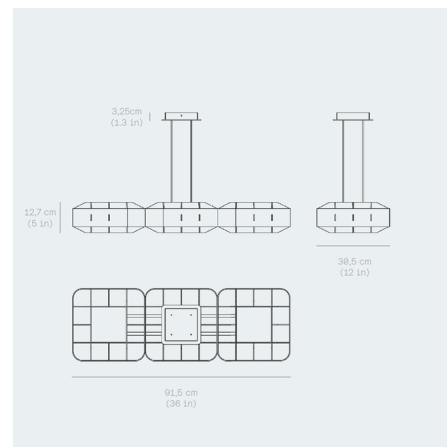

Shown in detroit bronze