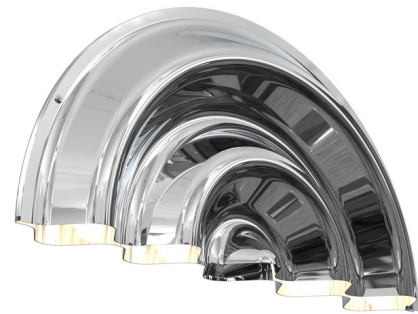

Lightology

lightology.com
866-954-4489
04-25-26

Project: _____

Company: _____

Location: _____ Fixture Type: _____

SPEC #: **SDA1444063**

Approved On: _____ Approved By: _____

Doppler Wall Light

By Darmes

Description

Inspired by water, the Doppler Wall Light is distinguished by its fluid and captivating silhouette. A series of repeating arcs mimic ripples in a pool, transforming a natural occurrence into a captivating piece of art. Brilliant luster finishes provide the final, water-like touch. The Doppler fixture can be installed facing up or down, or even diagonally.

Specifications

COLOR . . . . . N/A
BODY FINISH . . . . . Chrome
WATTAGE 24W
DIMMER . . . . . Low Voltage Electronic
DIMENSIONS . . . . . 20.5"W x 10.25"H x 3.5"D
INTEGRATED LED MODULE . . . . . 1 x LED/24W/120V LED

Technical Information

COLOR RENDERING . . . . . 90 CRI
LAMP COLOR 3000K
LUMENS/WATT 133.33
LUMINOUS FLUX . . . . . 3200 lumens