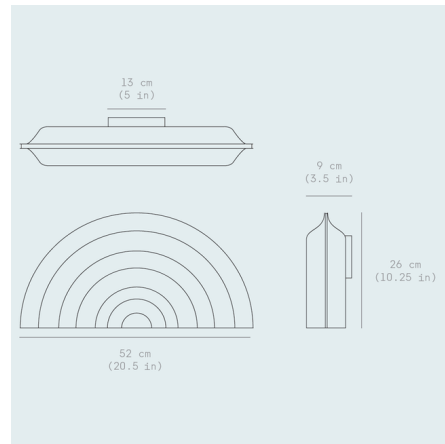

Shown in chrome