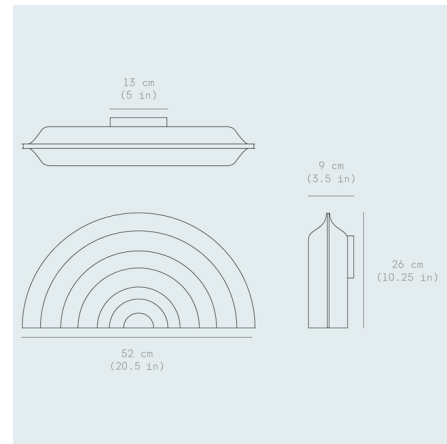

Shown in chrome