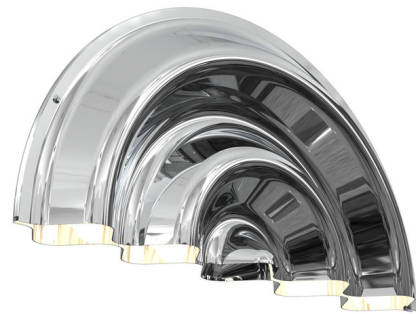

Lightology

lightology.com
866-954-4489
07-04-26

Project: _____

Company: _____

Location: _____ Fixture Type: _____

SPEC #: **SDA1444063**

Approved On: _____ Approved By: _____

Doppler Wall Light

By Darmes

Description

Inspired by water, the Doppler Wall Light is distinguished by its fluid and captivating silhouette. A series of repeating arcs mimic ripples in a pool, transforming a natural occurrence into a captivating piece of art. Brilliant luster finishes provide the final, water-like touch. The Doppler fixture can be installed facing up or down, or even diagonally.

Specifications

COLOR . . . . . N/A
BODY FINISH . . . . . Chrome
WATTAGE 24W
DIMMER . . . . . Low Voltage Electronic
DIMENSIONS . . . . . 20.5"W x 10.25"H x 3.5"D
INTEGRATED LED MODULE . . . . . 1 x LED/24W/120V LED

Technical Information

COLOR RENDERING . . . . . 90 CRI
LAMP COLOR 3000K
LUMENS/WATT 133.33
LUMINOUS FLUX . . . . . 3200 lumens