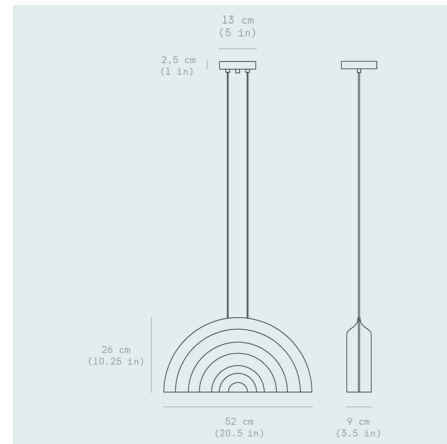

Shown in 12k gold

CLICK TO VIEW PRODUCT

Notes: