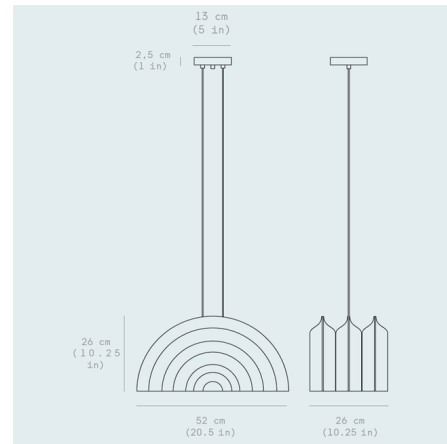

CLICK TO VIEW PRODUCT

Notes: