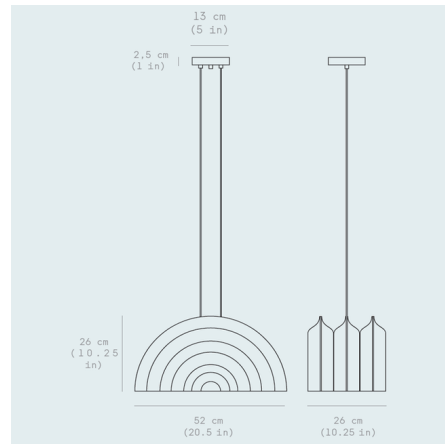

Description

Inspired by water, the Doppler Triple Pendant is distinguished by its fluid and captivating silhouette. A series of repeating arcs mimic ripples in a pool, transforming a natural occurrence into a captivating piece of art. Brilliant luster finishes provide the final, water-like touch. The Doppler fixture can be tilted to select the best lighting angle.

Specifications

COLOR N/A
BODY FINISH Glossy Ivory
WATTAGE 98W
DIMMER Low Voltage Electronic
DIMENSIONS 20.5"W x 10.25"H x 10.25"D
INTEGRATED LED MODULE 1 x LED/98W/120V LED

Technical Information

PRODUCT DIMENSIONS Cord: 106"
COLOR RENDERING 90 CRI
LAMP COLOR 3000K
LUMENS/WATT 97.96
LUMINOUS FLUX 9600 lumens

Shown in glossy ivory

CLICK TO VIEW PRODUCT

Notes: