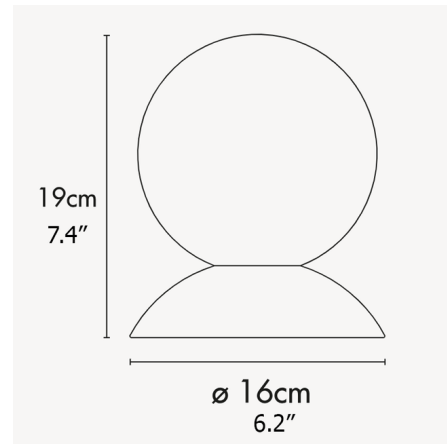

CLICK TO VIEW PRODUCT

Notes: