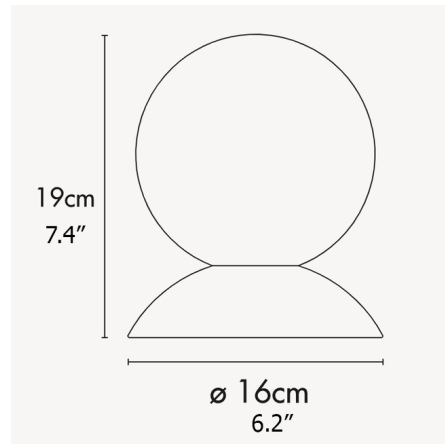

CLICK TO VIEW PRODUCT

Notes: