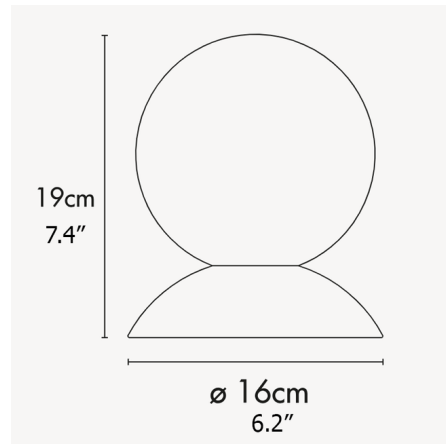

### Specifications

COLOR	Opal
BODY FINISH	Black Rock
WATTAGE	1.5W
DIMMER	Included
DIMENSIONS	7.48"W x 6.29"H
INTEGRATED LED MODULE	1 x LED/1.5W/120V LED