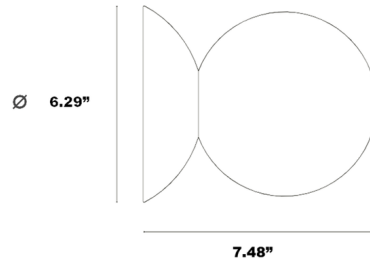

By davidpompa

Description

The Origo Big Wall/Ceiling Light plays on the geometric interaction between the black volcanic rock base and opal glass diffuser. Two spheres of contrasting yet complementary materials compose this elegant light. Install as a sconce or ceiling light. Includes a 4.72 inch White junction box wall cover for U.S. junction box.

Shown in black rock / opal

Specifications

COLOR Opal
BODY FINISH Black Rock
WATTAGE 4W
DIMMER Standard 120V
DIMENSIONS 6.29"W x 6.29"H x 7.48"D
BULB INCLUDED 1 x JCD/G9/4W/120V LED

Technical Information

LAMP COLOR 2700K
LUMENS/WATT 75.00
LUMINOUS FLUX 300 lumens