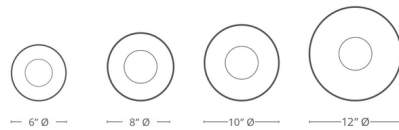

By Dounia Home

Description

The Dome Wall Sconce features a gently curved metal bowl surrounding a porcelain globe. With its balanced, geometric expression, this fixture is perfect for adding a contemporary accent to any space.

Shown in gunmetal

FRONT VIEW

SIDE VIEW

Specifications

COLOR	N/A
BODY FINISH	Gunmetal
WATTAGE	9W
DIMMER	Standard 120V
DIMENSIONS	8"W x 8"H x 6"D
BULB NOT INCLUDED	1 x JCD/G9/9W/120V LED

Technical Information

PRODUCT DIMENSIONS	Canopy: 5" diameter
--------------------	---------------------

CLICK TO VIEW PRODUCT

Notes: