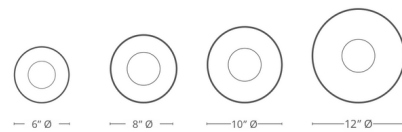

By Dounia Home

Description

The Dome Wall Sconce features a gently curved metal bowl surrounding a porcelain globe. With its balanced, geometric expression, this fixture is perfect for adding a contemporary accent to any space.

Shown in gunmetal

FRONT VIEW

SIDE VIEW

Specifications

COLOR N/A
BODY FINISH Gunmetal
WATTAGE 9W
DIMMER Standard 120V
DIMENSIONS 8"W x 8"H x 6"D
BULB NOT INCLUDED 1 x JCD/G9/9W/120V LED

Technical Information

PRODUCT DIMENSIONS Canopy: 5" diameter

CLICK TO VIEW PRODUCT

Notes: