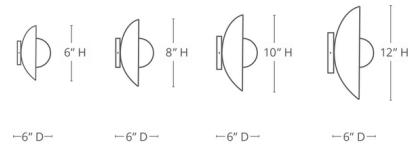

By Dounia Home

Description

The Dome Wall Sconce features a gently curved metal bowl surrounding a porcelain globe. With its balanced, geometric expression, this fixture is perfect for adding a contemporary accent to any space.

Shown in gunmetal

FRONT VIEW

SIDE VIEW

Specifications

COLOR N/A
BODY FINISH Gunmetal
WATTAGE 9W
DIMMER Standard 120V
DIMENSIONS 8"W x 8"H x 6"D
BULB NOT INCLUDED 1 x JCD/G9/9W/120V LED

Technical Information

PRODUCT DIMENSIONS Canopy: 5" diameter

CLICK TO VIEW PRODUCT

Notes: