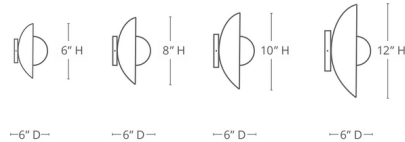

By Dounia Home

Description

The Dome Wall Sconce features a gently curved metal bowl surrounding a porcelain globe. With its balanced, geometric expression, this fixture is perfect for adding a contemporary accent to any space.

Shown in gunmetal

FRONT VIEW

SIDE VIEW

Specifications

COLOR	N/A
BODY FINISH	Gunmetal
WATTAGE	9W
DIMMER	Standard 120V
DIMENSIONS	8"W x 8"H x 6"D
BULB NOT INCLUDED	1 x JCD/G9/9W/120V LED

Technical Information

PRODUCT DIMENSIONS	Canopy: 5" diameter
--------------------	---------------------

CLICK TO VIEW PRODUCT

Notes: