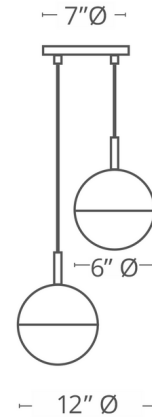

### Specifications

COLOR	Brass
BODY FINISH	Black
WATTAGE	18W
DIMMER	Standard 120V
DIMENSIONS	12"W x 13"H
BULB NOT INCLUDED	2 x R14/Medium (E26)/9W/120V LED

CLICK TO VIEW PRODUCT

Notes: