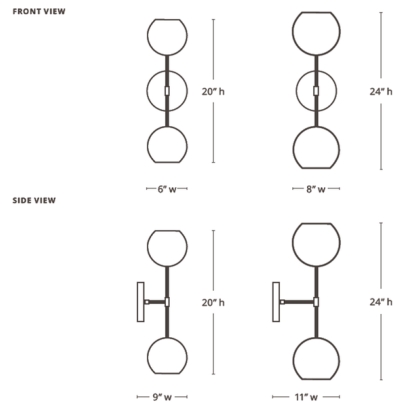

### Description

This Mishal wall sconce is the perfect balance of history and modern simplicity, this sconce sets two metal globes against black arms and backplate. The two individual light sources are housed within each metal orb shade and evenly distribute a warm glow into a space. It can be mounted vertically or horizontally and is ideal for use in an entryway, hallway, living room, dining room or bedroom space.

### Specifications

COLOR	N/A
BODY FINISH	Polished Copper
WATTAGE	18W
DIMMER	Standard 120V
DIMENSIONS	6"W x 20"H x 9"D
BULB NOT INCLUDED	2 x PAR16/Medium (E26)/9W/120V LED
COUNTRY OF ORIGIN	Morocco

CLICK TO VIEW PRODUCT