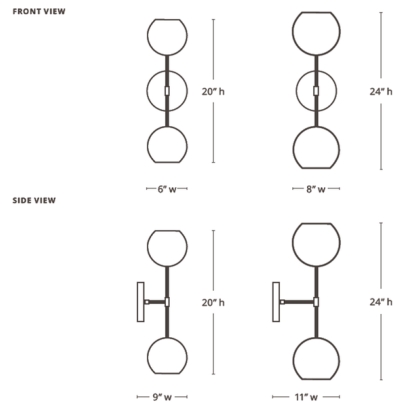

Description

This Mishal wall sconce is the perfect balance of history and modern simplicity, this sconce sets two metal globes against black arms and backplate. The two individual light sources are housed within each metal orb shade and evenly distribute a warm glow into a space. It can be mounted vertically or horizontally and is ideal for use in an entryway, hallway, living room, dining room or bedroom space.

Shown in polished copper

Specifications

COLOR	N/A
BODY FINISH	Polished Copper
WATTAGE	18W
DIMMER	Standard 120V
DIMENSIONS	6"W x 20"H x 9"D
BULB NOT INCLUDED	2 x PAR16/Medium (E26)/9W/120V LED
COUNTRY OF ORIGIN	Morocco