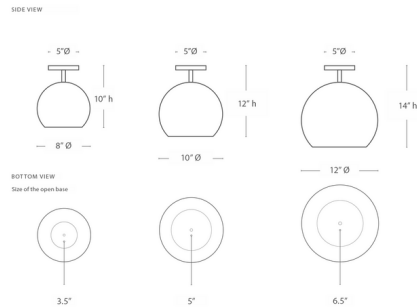

### Specifications

COLOR . . . . . N/A  
BODY FINISH . . . . . Brass  
WATTAGE . . . . . 9W  
DIMMER . . . . . Standard 120V  
DIMENSIONS . . . . . 8"W x 10"H  
BULB NOT INCLUDED . . . . . 1 x A19/Medium (E26)/9W/120V LED

### Technical Information

PRODUCT DIMENSIONS . . . . . Canopy: 5" diameter

CLICK TO VIEW PRODUCT

Notes: