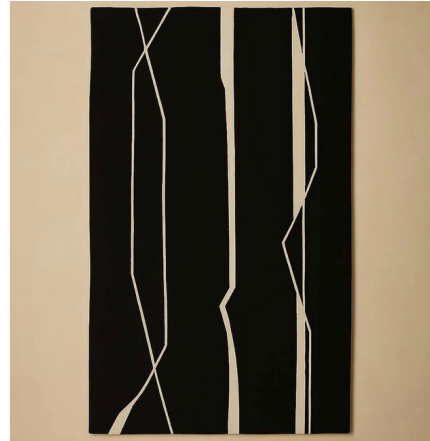

By Dounia Home

Description

This rug showcases an abstract design with a vibrant blend of shapes and hues. Contrasting black geometric forms enhance the composition. The mix of smooth and raised textures adds depth and dimension, perfectly balancing modern minimalism with tactile richness.

Shown in black

Specifications

COLOR	N/A
BODY FINISH	Black
WATTAGE	N/A
DIMMER	N/A
DIMENSIONS	96"L x 60"W
BULB	N/A

CLICK TO VIEW PRODUCT

Notes: