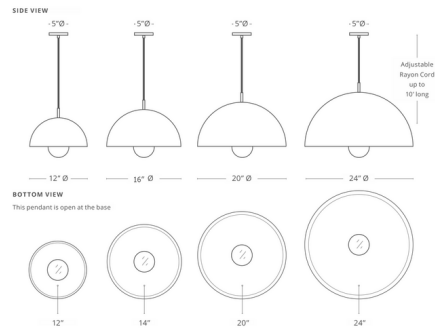

### Specifications

COLOR	N/A
BODY FINISH	Antique Brass
WATTAGE	9W
DIMMER	Standard 120V
DIMENSIONS	12"W x 7"H
BULB NOT INCLUDED	1 x A19/Medium (E26)/9W/120V LED
OTHER BULB OPTIONS	1 x A19/Medium (E26)/60W/120V Incandescent