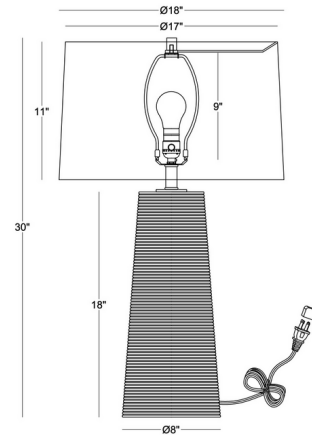

Description

Add a rustic touch to your home with the Sanibel Table Lamp. Crafted from ribbed wood with natural variations in grain, the body of the lamp features knots and splits that add visual interest. A classic off-white drum shade provides the finishing piece. 3-Way switch on socket.

Shown in brown / off white

Specifications

COLOR	Off White
BODY FINISH	Brown
WATTAGE	25W
DIMMER	Included
DIMENSIONS	18"W x 30"H
BULB NOT INCLUDED	1 x A21 3-Way/Medium (E26)/25W/120V LED
COUNTRY OF ORIGIN	China