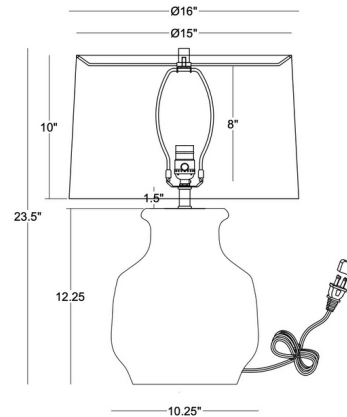

By FlowDecor

Description

The Belvedere Table Lamp features a rustic, farmhouse style. Punctuated by black speckles, the base resembles a stoneware crock with an organic texture. An off-white linen shade adds the finishing touch. 3-Way switch on the socket.

Shown in off white / off white

Specifications

COLOR	Off White
BODY FINISH	Off White
WATTAGE	25W
DIMMER	Included
DIMENSIONS	16"W x 23.5"H
BULB NOT INCLUDED	1 x A21 3-Way/Medium (E26)/25W/120V LED
COUNTRY OF ORIGIN	China