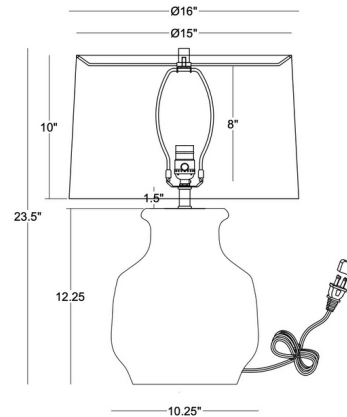

By FlowDecor

Description

The Belvedere Table Lamp features a rustic, farmhouse style. Punctuated by black speckles, the base resembles a stoneware crock with an organic texture. An off-white linen shade adds the finishing touch. 3-Way switch on the socket.

Shown in off white / off white

Specifications

| | |
|-------------------|---|
| COLOR | Off White |
| BODY FINISH | Off White |
| WATTAGE | 25W |
| DIMMER | Included |
| DIMENSIONS | 16"W x 23.5"H |
| BULB NOT INCLUDED | 1 x A21 3-Way/Medium (E26)/25W/120V LED |
| COUNTRY OF ORIGIN | China |