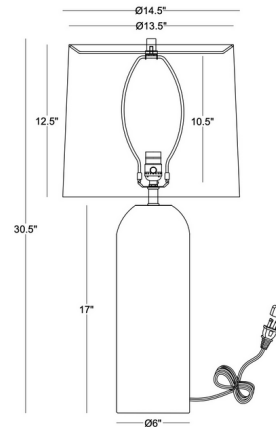

By FlowDecor

Description

Add a textural accent with the Monica Table Lamp. With a black ceramic base and contrasting off-white linen shade, this timeless piece will easily coordinate with any decor. 3-Way switch on the socket.

Shown in black / off white

Specifications

COLOR	Off White
BODY FINISH	Black
WATTAGE	25W
DIMMER	Included
DIMENSIONS	14.5"W x 30.5"H
BULB NOT INCLUDED	1 x A21 3-Way/Medium (E26)/25W/120V LED
COUNTRY OF ORIGIN	China