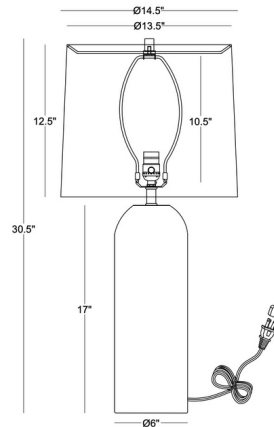

Description

Add a textural accent with the Monica Table Lamp. With a black ceramic base and contrasting off-white linen shade, this timeless piece will easily coordinate with any decor. 3-Way switch on the socket.

Shown in black / off white

Specifications

COLOR	Off White
BODY FINISH	Black
WATTAGE	25W
DIMMER	Included
DIMENSIONS	14.5"W x 30.5"H
BULB NOT INCLUDED	1 x A21 3-Way/Medium (E26)/25W/120V LED
COUNTRY OF ORIGIN	China