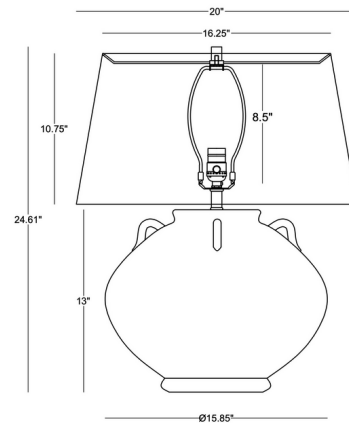

Shown in off white / off white

Specifications

COLOR Off White
BODY FINISH Off White
WATTAGE 25W
DIMMER Included
DIMENSIONS 20"W x 24.61"H
BULB NOT INCLUDED 1 x A21 3-Way/Medium (E26)/25W/120V LED
COUNTRY OF ORIGIN China