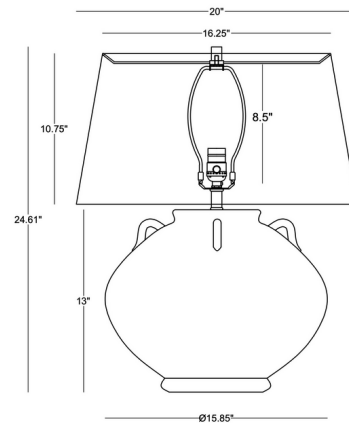

Shown in off white / off white

Specifications

COLOR	Off White
BODY FINISH	Off White
WATTAGE	25W
DIMMER	Included
DIMENSIONS	20"W x 24.61"H
BULB NOT INCLUDED	1 x A21 3-Way/Medium (E26)/25W/120V LED
COUNTRY OF ORIGIN	China