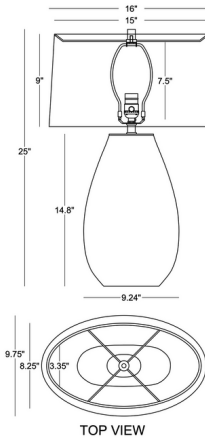

### Specifications

COLOR . . . . . Off White  
BODY FINISH . . . . . Grey  
WATTAGE . . . . . 25W  
DIMMER . . . . . Included  
DIMENSIONS . . . . . 16"W x 25.75"H  
BULB NOT INCLUDED . . . . . 1 x A21 3-Way/Medium (E26)/25W/120V LED  
COUNTRY OF ORIGIN . . . . . China