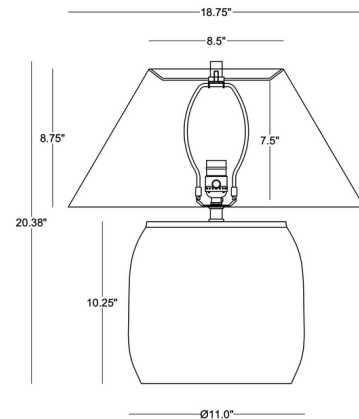

Shown in brown / off white

Specifications

COLOR	Off White
BODY FINISH	Brown
WATTAGE	25W
DIMMER	Included
DIMENSIONS	18.75"W x 20.38"H
BULB NOT INCLUDED	1 x A21 3-Way/Medium (E26)/25W/120V LED
COUNTRY OF ORIGIN	China