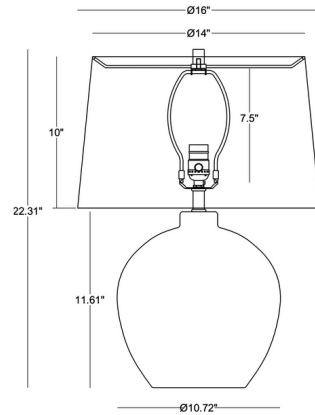

Description

The Adam Table Lamp blends rustic elements with modern simplicity. A dramatic ceramic base is finished with a mottled texture to create a concrete look and feel. An off-white linen shade completes the look. 3-Way switch on socket.

Shown in off white / off white

Specifications

COLOR	Off White
BODY FINISH	Off White
WATTAGE	25W
DIMMER	Included
DIMENSIONS	16"W x 22.31"H
BULB NOT INCLUDED	1 x A21 3-Way/Medium (E26)/25W/120V LED
COUNTRY OF ORIGIN	China