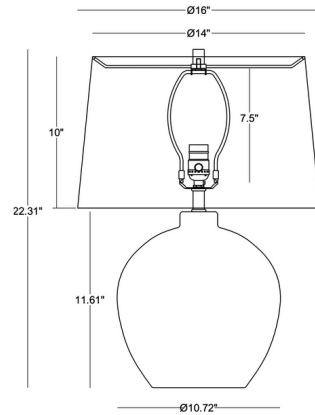

Description

The Adam Table Lamp blends rustic elements with modern simplicity. A dramatic ceramic base is finished with a mottled texture to create a concrete look and feel. An off-white linen shade completes the look. 3-Way switch on socket.

Shown in off white / off white

Specifications

| | |
|-------------------|---|
| COLOR | Off White |
| BODY FINISH | Off White |
| WATTAGE | 25W |
| DIMMER | Included |
| DIMENSIONS | 16"W x 22.31"H |
| BULB NOT INCLUDED | 1 x A21 3-Way/Medium (E26)/25W/120V LED |
| COUNTRY OF ORIGIN | China |