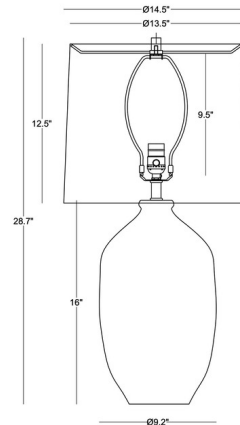

Shown in grey / off white

Specifications

COLOR Off White
BODY FINISH Grey
WATTAGE 25W
DIMMER Included
DIMENSIONS 14.5"W x 28.7"H
BULB NOT INCLUDED 1 x A21 3-Way/Medium (E26)/25W/120V LED
COUNTRY OF ORIGIN China