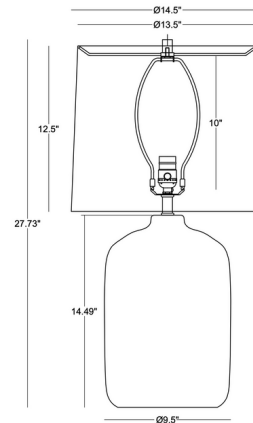

Description

Add sculptural beauty with the refined Jefferson Table Lamp. Featuring a simple yet sleek silhouette, the natural ceramic is finished in cream and complemented by the off-white linen lamp shade. 3-Way switch on the socket.

Shown in cream / off white

Specifications

COLOR	Off White
BODY FINISH	Cream
WATTAGE	25W
DIMMER	Included
DIMENSIONS	14.5"W x 27.73"H
BULB NOT INCLUDED	1 x A21 3-Way/Medium (E26)/25W/120V LED
COUNTRY OF ORIGIN	China