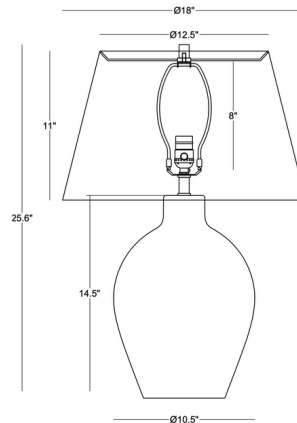

### Specifications

COLOR	Off White
BODY FINISH	Black
WATTAGE	25W
DIMMER	Included
DIMENSIONS	18"W x 25.6"H
BULB NOT INCLUDED	1 x A21 3-Way/Medium (E26)/25W/120V LED
COUNTRY OF ORIGIN	China

CLICK TO VIEW PRODUCT