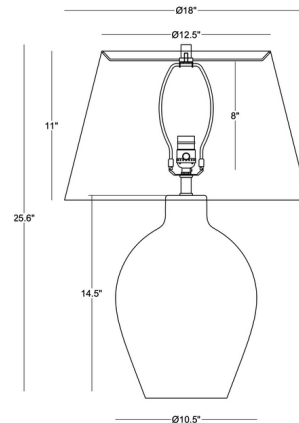

Description

Add a touch of timeless, stately grace to your home with the Reese Table Lamp. Crafted from ceramic and finished in a distressed black, this lamp features a classic silhouette and is topped with an off-white linen shade. 3-Way switch on socket.

Shown in black / off white

Specifications

COLOR	Off White
BODY FINISH	Black
WATTAGE	25W
DIMMER	Included
DIMENSIONS	18"W x 25.6"H
BULB NOT INCLUDED	1 x A21 3-Way/Medium (E26)/25W/120V LED
COUNTRY OF ORIGIN	China