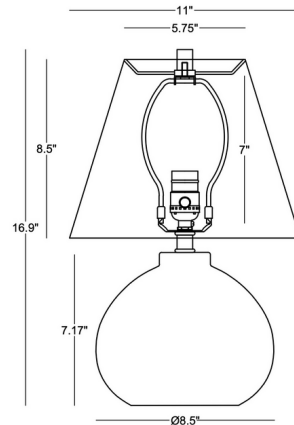

Lightology

lightology.com
866-954-4489
04-25-26

Project: _____

Company: _____

Location: _____ Fixture Type: _____

SPEC #: **FLD1444748**

Approved On: _____ Approved By: _____

Roscoe Table Lamp By FlowDecor

Shown in cream / off white

Specifications

COLOR	Off White
BODY FINISH	Cream
WATTAGE	17W
DIMMER	N/A
DIMENSIONS	11"W x 16.9"H
BULB NOT INCLUDED	1 x A19/Medium (E26)/17W/120V LED
COUNTRY OF ORIGIN	China

CLICK TO VIEW PRODUCT