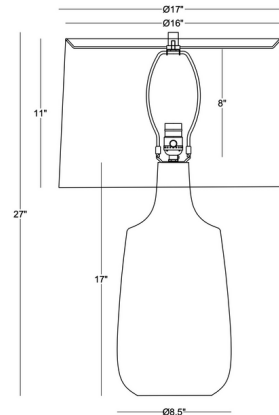

Shown in off white

Specifications

COLOR	Off White
BODY FINISH	N/A
WATTAGE	25W
DIMMER	Included
DIMENSIONS	17"W x 27.5"H
BULB NOT INCLUDED	1 x A21 3-Way/Medium (E26)/25W/120V LED
COUNTRY OF ORIGIN	China

CLICK TO VIEW PRODUCT