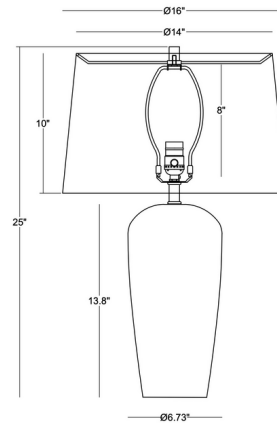

Description

Simple and understated, the Angelina Table Lamp delivers a timeless aesthetic thanks to its sleek profile. The curved natural ceramic features gentle repeating swirls, creating an organic visual appeal. A linen lampshade completes the look. 3-Way switch on socket.

Shown in white / off white

Specifications

COLOR	Off White
BODY FINISH	White
WATTAGE	25W
DIMMER	Included
DIMENSIONS	16"W x 25"H
BULB NOT INCLUDED	1 x A21 3-Way/Medium (E26)/25W/120V LED
COUNTRY OF ORIGIN	China