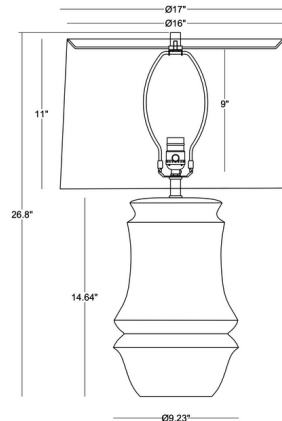

By FlowDecor

Description

Stately and dramatic, the Clint Table Lamp borrows a classic silhouette from a column capital. The sleek ceramic body pairs with a clean linen drum shade, making this an irresistible accent piece to add to any contemporary home. 3-Way switch on the socket.

Shown in white / off white

Specifications

COLOR Off White
BODY FINISH White
WATTAGE 25W
DIMMER Included
DIMENSIONS 17"W x 26.8"H
BULB NOT INCLUDED 1 x A21 3-Way/Medium (E26)/25W/120V Incandescent
COUNTRY OF ORIGIN China