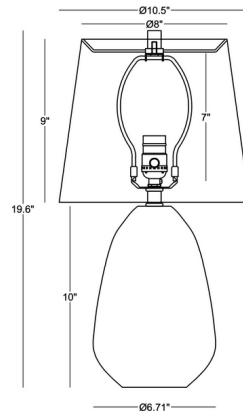

Lightology

lightology.com
866-954-4489
07-09-26

Project: _____

Company: _____

Location: _____ Fixture Type: _____

SPEC #: **FLD1444752**

Approved On: _____ Approved By: _____

Betty Table Lamp By FlowDecor

Description

Add a splash of vintage charm with the Betty Table Lamp. Expertly crafted from ceramic and topped with a clean white cotton shade, this versatile light is perfect for the contemporary home. 3-Way switch on the socket.

Shown in white / off white

Specifications

COLOR	Off White
BODY FINISH	White
WATTAGE	17W
DIMMER	Included
DIMENSIONS	10.5"W x 19.6"H
BULB NOT INCLUDED	1 x A21 3-Way/Medium (E26)/17W/120V LED
COUNTRY OF ORIGIN	China