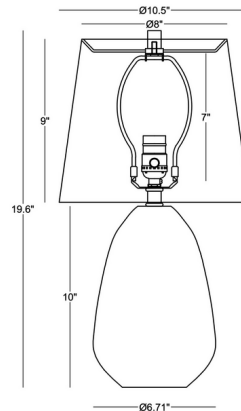

Lightology

lightology.com
866-954-4489
04-27-26

Project: _____

Company: _____

Location: _____ Fixture Type: _____

SPEC #: **FLD1444752**

Approved On: _____ Approved By: _____

Betty Table Lamp By FlowDecor

Description

Add a splash of vintage charm with the Betty Table Lamp. Expertly crafted from ceramic and topped with a clean white cotton shade, this versatile light is perfect for the contemporary home. 3-Way switch on the socket.

Shown in white / off white

Specifications

COLOR	Off White
BODY FINISH	White
WATTAGE	17W
DIMMER	Included
DIMENSIONS	10.5"W x 19.6"H
BULB NOT INCLUDED	1 x A21 3-Way/Medium (E26)/17W/120V LED
COUNTRY OF ORIGIN	China