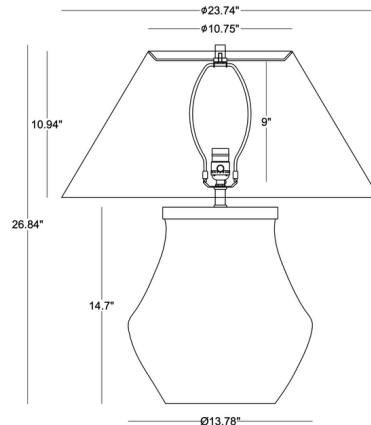

### Description

Introduce a touch of refined stoneware to your interior with the rustic Drew Table Lamp. A sleek jar-shaped ceramic base is perfectly contrasted with a clean linen drum shade. 3-Way switch on the socket.

### Specifications

COLOR . . . . . Off White  
BODY FINISH . . . . . Black  
WATTAGE . . . . . 25W  
DIMMER . . . . . Included  
DIMENSIONS . . . . . 23.75"W x 26.84"H  
BULB NOT INCLUDED . . . . . 1 x A21 3-Way/Medium (E26)/25W/120V LED  
COUNTRY OF ORIGIN . . . . . China