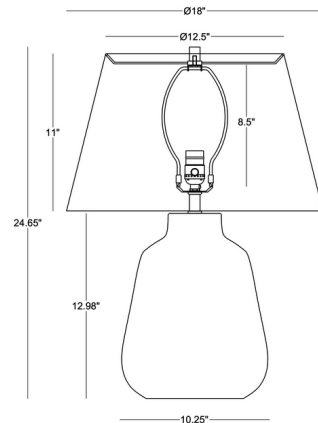

By FlowDecor

Description

Inspired by antique pottery, the Bruce Table Lamp features a dramatic ceramic base with an aged aesthetic. The ribbed finish on the lamp base creates organic textural appeal, perfectly contrasted with the linen drum shade. 3-Way socket on the base.

Shown in brown / off white

Specifications

| | |
|-------------------|---|
| COLOR | Off White |
| BODY FINISH | Brown |
| WATTAGE | 25W |
| DIMMER | Included |
| DIMENSIONS | 18"W x 24.65"H |
| BULB NOT INCLUDED | 1 x A21 3-Way/Medium (E26)/25W/120V LED |
| COUNTRY OF ORIGIN | China |