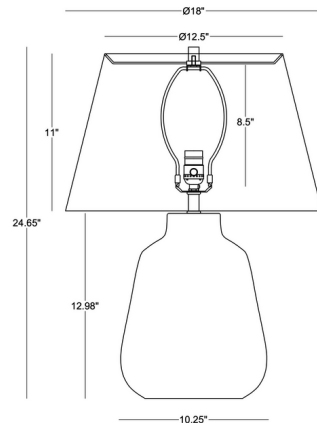

Shown in brown / off white

Specifications

COLOR	Off White
BODY FINISH	Brown
WATTAGE	25W
DIMMER	Included
DIMENSIONS	18"W x 24.65"H
BULB NOT INCLUDED	1 x A21 3-Way/Medium (E26)/25W/120V LED
COUNTRY OF ORIGIN	China