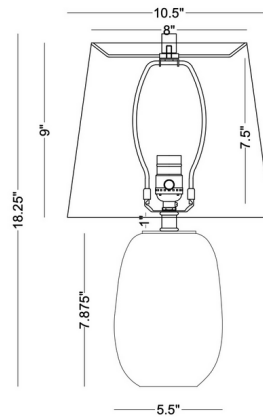

Shown in white / off white

Specifications

COLOR	Off White
BODY FINISH	White
WATTAGE	17W
DIMMER	N/A
DIMENSIONS	10.5"W x 18.25"H
BULB NOT INCLUDED	1 x A19/Medium (E26)/17W/120V LED
COUNTRY OF ORIGIN	China